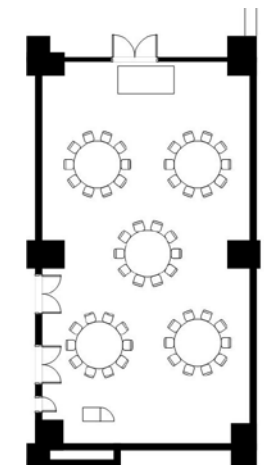

Seaside Banquet Rooms "Sunrise Terrace"

3F 16.2m × 8.8m

Taking advantage of the spectacular view of the Tokyo bay panorama, "Sunset terrace", "Rainbow terrace" and "Sunrise terrace" rooms offer unique and memorable gathering experiences.

【Area/Capacity】

	Area m	TSUBO	Celling Height m	Capacity			
				Dinner	Buffet	School	Theater
FULL	150	45	3.3	60	80	70	150

Theater 130seatings

32seatings

School 48seatings

Buffet

Dinner 50seatings

Hotel Nikko Tokyo

TEL 03-5500-5510 FAX 03-5500-5512 (Weekday 9:00 ~ 18:00)

1-9-1 Daiba, Minato-ku, Tokyo 135-8625, Japan <http://www.hnt.co.jp/>

Seaside Banquet Rooms "Rainbow Terrace"

3F 18.5m × 7.6m

Taking advantage of the spectacular view of the Tokyo bay panorama, "Sunset terrace", "Rainbow terrace" and "Sunrise terrace" rooms offer unique and memorable gathering experiences.

【Area/Capacity】

	Area m	TSUBO	Celling Height m	Capacity			
				Dinner	Buffet	School	Theater
FULL	150	45	3.3	80	100	80	170

Hotel Nikko Tokyo

TEL 03-5500-5510 FAX 03-5500-5512 (Weekday 9:00 ~ 18:00)

1-9-1 Daiba, Minato-ku, Tokyo 135-8625, Japan <http://www.hnt.co.jp/>