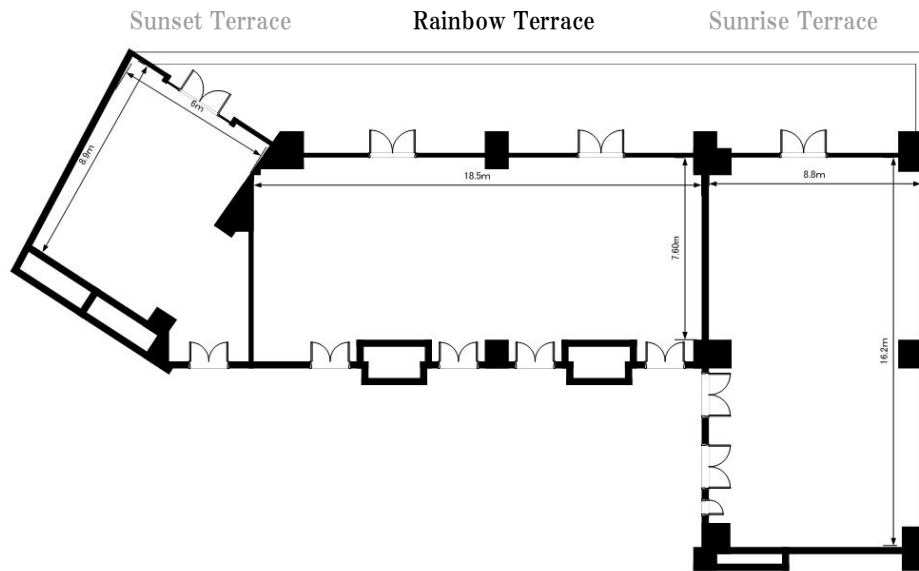

Seaside Banquet Rooms "Rainbow Terrace"

3F 18.5m × 7.6m

Taking advantage of the spectacular view of the Tokyo bay panorama, "Sunset terrace", "Rainbow terrace" and "Sunrise terrace" rooms offer unique and memorable gathering experiences.

【Area/Capacity】

	Area m	TSUBO	Celling Height m	Capacity			
				Dinner	Buffet	School	Theater
FULL	150	45	3.3	80	100	80	170

Hotel Nikko Tokyo

TEL 03-5500-5510 FAX 03-5500-5512 (Weekday 9:00 ~ 18:00)

1-9-1 Daiba, Minato-ku, Tokyo 135-8625, Japan <http://www.hnt.co.jp/>