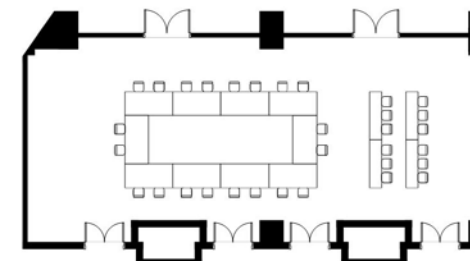

【Area/Capacity】

	Area m	TSUBO	Celling Height m	Capacity			
				Dinner	Buffet	School	Theater
FULL	150	45	3.3	60	80	70	150

Theater 130seatings

32seatings

School 48seatings

Buffet

Dinner 50seatings

Hotel Nikko Tokyo

TEL 03-5500-5510 FAX 03-5500-5512 (Weekday 9:00 ~ 18:00)

1-9-1 Daiba, Minato-ku, Tokyo 135-8625, Japan <http://www.hnt.co.jp/>

Seaside Banquet Rooms "Rainbow Terrace"

3F 18.5m × 7.6m

Taking advantage of the spectacular view of the Tokyo bay panorama, "Sunset terrace", "Rainbow terrace" and "Sunrise terrace" rooms offer unique and memorable gathering experiences.

【Area/Capacity】

	Area m	TSUBO	Celling Height m	Capacity			
				Dinner	Buffet	School	Theater
FULL	150	45	3.3	80	100	80	170

Hotel Nikko Tokyo

TEL 03-5500-5510 FAX 03-5500-5512 (Weekday 9:00 ~ 18:00)

1-9-1 Daiba, Minato-ku, Tokyo 135-8625, Japan <http://www.hnt.co.jp/>

Seaside Banquet Rooms "Sunset Terrace"

3F 8.9m × 6.0m

Taking advantage of the spectacular view of the Tokyo bay panorama, "Sunset terrace", "Rainbow terrace" and "Sunrise terrace" rooms offer unique and memorable gathering experiences.