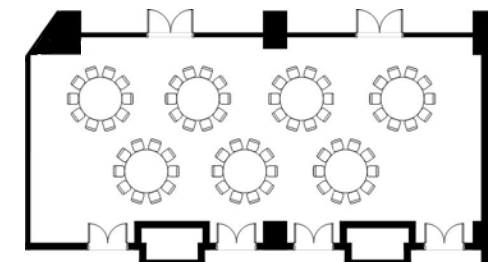

Seaside Banquet Rooms "Sunrise Terrace"

3F 16.2m × 8.8m

Taking advantage of the spectacular view of the Tokyo bay panorama, "Sunset terrace", "Rainbow terrace" and "Sunrise terrace" rooms offer unique and memorable gathering experiences.

【Area/Capacity】

	Area m	TSUBO	Celling Height m	Capacity			
				Dinner	Buffet	School	Theater
FULL	150	45	3.3	60	80	70	150

Theater 130seatings

32seatings

School 48seatings

Buffet

Dinner 50seatings

Hotel Nikko Tokyo

TEL 03-5500-5510 FAX 03-5500-5512 (Weekday 9:00 ~ 18:00)

1-9-1 Daiba, Minato-ku, Tokyo 135-8625, Japan <http://www.hnt.co.jp/>

Seaside Banquet Rooms "Rainbow Terrace"

3F 18.5m × 7.6m

Taking advantage of the spectacular view of the Tokyo bay panorama, "Sunset terrace", "Rainbow terrace" and "Sunrise terrace" rooms offer unique and memorable gathering experiences.

【Area/Capacity】

	Area m	TSUBO	Celling Height m	Capacity			
				Dinner	Buffet	School	Theater
FULL	150	45	3.3	80	100	80	170

Hotel Nikko Tokyo

TEL 03-5500-5510 FAX 03-5500-5512 (Weekday 9:00 ~ 18:00)

1-9-1 Daiba, Minato-ku, Tokyo 135-8625, Japan <http://www.hnt.co.jp/>