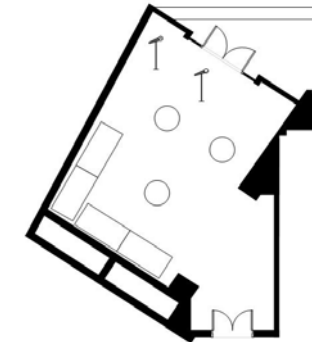

【Area/Capacity】

	Area m	TSUBO	Ceiling Height m	Capacity			
				Dinner	Buffet	School	Theater
FULL	70	21	3.3	30	40	30	60

Theater 48seatings

16seatings

Buffet

Dinner 30seatings

Hotel Nikko Tokyo

TEL 03-5500-5510 FAX 03-5500-5512 (Weekday 9:00 ~ 18:00)