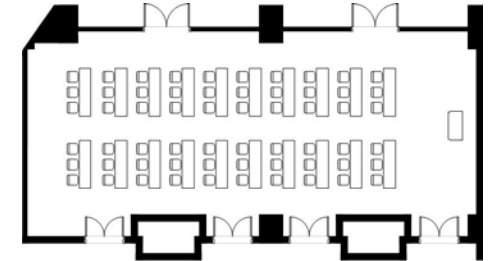

【Area/Capacity】

	Area m	TSUBO	Celling Height m	Capacity			
				Dinner	Buffet	School	Theater
FULL	150	45	3.3	60	80	70	150

Theater 130seatings

32seatings

School 48seatings

Buffet

Dinner 50seatings

Hotel Nikko Tokyo

TEL 03-5500-5510 FAX 03-5500-5512 (Weekday 9:00 ~ 18:00)

1-9-1 Daiba, Minato-ku, Tokyo 135-8625, Japan <http://www.hnt.co.jp/>

Seaside Banquet Rooms "Rainbow Terrace"

3F 18.5m × 7.6m

Taking advantage of the spectacular view of the Tokyo bay panorama, "Sunset terrace", "Rainbow terrace" and "Sunrise terrace" rooms offer unique and memorable gathering experiences.

【Area/Capacity】

	Area m	TSUBO	Celling Height m	Capacity			
				Dinner	Buffet	School	Theater
FULL	150	45	3.3	80	100	80	170

Hotel Nikko Tokyo

TEL 03-5500-5510 FAX 03-5500-5512 (Weekday 9:00 ~ 18:00)

1-9-1 Daiba, Minato-ku, Tokyo 135-8625, Japan <http://www.hnt.co.jp/>

Seaside Banquet Rooms "Sunset Terrace"

3F 8.9m × 6.0m

Taking advantage of the spectacular view of the Tokyo bay panorama, "Sunset terrace", "Rainbow terrace" and "Sunrise terrace" rooms offer unique and memorable gathering experiences.