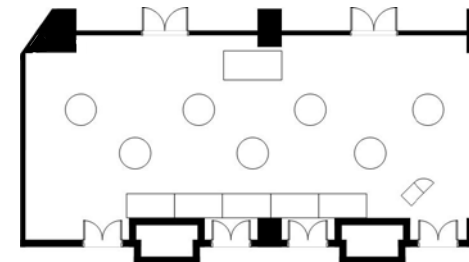

【Area/Capacity】

	Area m	TSUBO	Celling Height m	Capacity			
				Dinner	Buffet	School	Theater
FULL	150	45	3.3	60	80	70	150

Theater 130seatings

32seatings

School 48seatings

Buffet

Dinner 50seatings

Hotel Nikko Tokyo

TEL 03-5500-5510 FAX 03-5500-5512 (Weekday 9:00 ~ 18:00)

1-9-1 Daiba, Minato-ku, Tokyo 135-8625, Japan <http://www.hnt.co.jp/>

Seaside Banquet Rooms "Rainbow Terrace"

3F 18.5m × 7.6m

Taking advantage of the spectacular view of the Tokyo bay panorama, "Sunset terrace", "Rainbow terrace" and "Sunrise terrace" rooms offer unique and memorable gathering experiences.

【Area/Capacity】

	Area m	TSUBO	Celling Height m	Capacity			
				Dinner	Buffet	School	Theater
FULL	150	45	3.3	80	100	80	170

Hotel Nikko Tokyo

TEL 03-5500-5510 FAX 03-5500-5512 (Weekday 9:00 ~ 18:00)

1-9-1 Daiba, Minato-ku, Tokyo 135-8625, Japan <http://www.hnt.co.jp/>