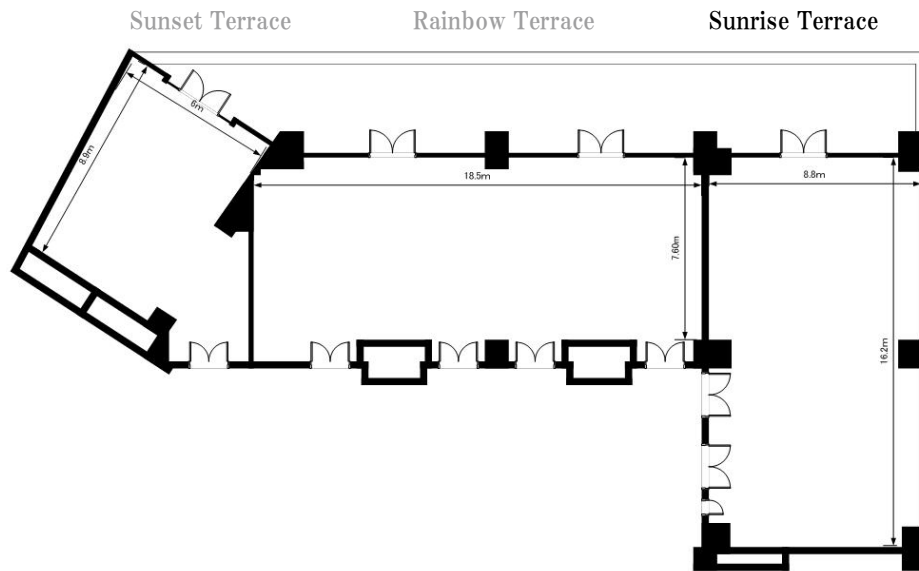

Seaside Banquet Rooms "Sunrise Terrace"

3F 16.2m × 8.8m

Taking advantage of the spectacular view of the Tokyo bay panorama, "Sunset terrace", "Rainbow terrace" and "Sunrise terrace" rooms offer unique and memorable gathering experiences.

【Area/Capacity】

	Area m	TSUBO	Celling Height m	Capacity			
				Dinner	Buffet	School	Theater
FULL	150	45	3.3	60	80	70	150

Theater 130seatings

32seatings

School 48seatings

Buffet

Dinner 50seatings

Hotel Nikko Tokyo