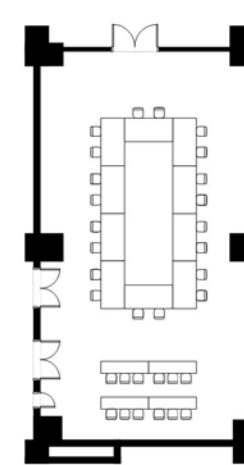

Seaside Banquet Rooms "Sunrise Terrace"

3F 16.2m × 8.8m

Taking advantage of the spectacular view of the Tokyo bay panorama, "Sunset terrace", "Rainbow terrace" and "Sunrise terrace" rooms offer unique and memorable gathering experiences.

【Area/Capacity】

	Area m	TSUBO	Celling Height m	Capacity			
				Dinner	Buffet	School	Theater
FULL	150	45	3.3	60	80	70	150

Theater 130seatings

32seatings

School 48seatings

Buffet

Dinner 50seatings

Hotel Nikko Tokyo

【Area/Capacity】

	Area m	TSUBO	Celling Height m	Capacity			
				Dinner	Buffet	School	Theater
FULL	150	45	3.3	80	100	80	170

Hotel Nikko Tokyo

TEL 03-5500-5510 FAX 03-5500-5512 (Weekday 9:00 ~ 18:00)

1-9-1 Daiba, Minato-ku, Tokyo 135-8625, Japan <http://www.hnt.co.jp/>