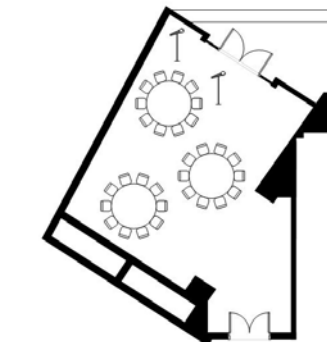

Seaside Banquet Rooms "Sunset Terrace"

3F 8.9m × 6.0m

Taking advantage of the spectacular view of the Tokyo bay panorama, "Sunset terrace", "Rainbow terrace" and "Sunrise terrace" rooms offer unique and memorable gathering experiences.

【Area/Capacity】

	Area m	TSUBO	Ceiling Height m	Capacity			
				Dinner	Buffet	School	Theater
FULL	70	21	3.3	30	40	30	60

Theater 48seatings

16seatings

Buffet

Dinner 30seatings

Hotel Nikko Tokyo

TEL 03-5500-5510 FAX 03-5500-5512 (Weekday 9:00 ~ 18:00)