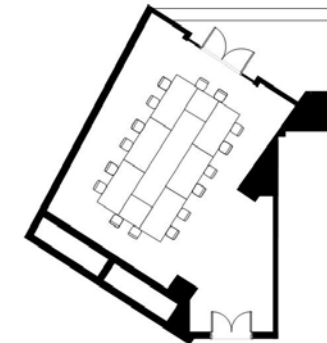

【Area/Capacity】

	Area m	TSUBO	Celling Height m	Capacity			
				Dinner	Buffet	School	Theater
FULL	150	45	3.3	80	100	80	170

Hotel Nikko Tokyo

TEL 03-5500-5510 FAX 03-5500-5512 (Weekday 9:00 ~ 18:00)

1-9-1 Daiba, Minato-ku, Tokyo 135-8625, Japan <http://www.hnt.co.jp/>

Seaside Banquet Rooms "Sunset Terrace"

3F 8.9m × 6.0m

Taking advantage of the spectacular view of the Tokyo bay panorama, "Sunset terrace", "Rainbow terrace" and "Sunrise terrace" rooms offer unique and memorable gathering experiences.

【Area/Capacity】

	Area m	TSUBO	Ceiling Height m	Capacity			
				Dinner	Buffet	School	Theater
FULL	70	21	3.3	30	40	30	60

Theater 48seatings

16seatings

Buffet

Dinner 30seatings

Hotel Nikko Tokyo

TEL 03-5500-5510 FAX 03-5500-5512 (Weekday 9:00 ~ 18:00)