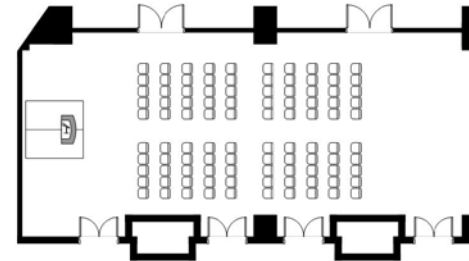

【Area/Capacity】

	Area m	TSUBO	Celling Height m	Capacity			
				Dinner	Buffet	School	Theater
FULL	150	45	3.3	60	80	70	150

Theater 130seatings

32seatings

School 48seatings

Buffet

Dinner 50seatings

Hotel Nikko Tokyo

TEL 03-5500-5510 FAX 03-5500-5512 (Weekday 9:00 ~ 18:00)

1-9-1 Daiba, Minato-ku, Tokyo 135-8625, Japan <http://www.hnt.co.jp/>

Seaside Banquet Rooms "Rainbow Terrace"

3F 18.5m × 7.6m

Taking advantage of the spectacular view of the Tokyo bay panorama, "Sunset terrace", "Rainbow terrace" and "Sunrise terrace" rooms offer unique and memorable gathering experiences.

【Area/Capacity】

	Area m	TSUBO	Celling Height m	Capacity			
				Dinner	Buffet	School	Theater
FULL	150	45	3.3	80	100	80	170

Hotel Nikko Tokyo

TEL 03-5500-5510 FAX 03-5500-5512 (Weekday 9:00 ~ 18:00)

1-9-1 Daiba, Minato-ku, Tokyo 135-8625, Japan <http://www.hnt.co.jp/>