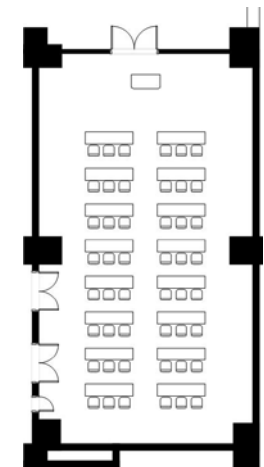

Seaside Banquet Rooms "Sunrise Terrace"

3F 16.2m × 8.8m

Taking advantage of the spectacular view of the Tokyo bay panorama, "Sunset terrace", "Rainbow terrace" and "Sunrise terrace" rooms offer unique and memorable gathering experiences.

【Area/Capacity】

	Area m	TSUBO	Celling Height m	Capacity			
				Dinner	Buffet	School	Theater
FULL	150	45	3.3	60	80	70	150

Theater 130seatings

32seatings

School 48seatings

Buffet

Dinner 50seatings

Hotel Nikko Tokyo

TEL 03-5500-5510 FAX 03-5500-5512 (Weekday 9:00 ~ 18:00)

1-9-1 Daiba, Minato-ku, Tokyo 135-8625, Japan <http://www.hnt.co.jp/>

Seaside Banquet Rooms "Rainbow Terrace"

3F 18.5m × 7.6m

Taking advantage of the spectacular view of the Tokyo bay panorama, "Sunset terrace", "Rainbow terrace" and "Sunrise terrace" rooms offer unique and memorable gathering experiences.

【Area/Capacity】

	Area m	TSUBO	Celling Height m	Capacity			
				Dinner	Buffet	School	Theater
FULL	150	45	3.3	80	100	80	170

Hotel Nikko Tokyo

TEL 03-5500-5510 FAX 03-5500-5512 (Weekday 9:00 ~ 18:00)

1-9-1 Daiba, Minato-ku, Tokyo 135-8625, Japan <http://www.hnt.co.jp/>