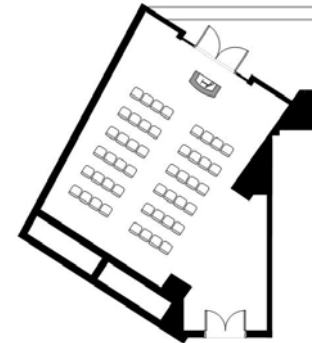

【Area/Capacity】

	Area m	TSUBO	Celling Height m	Capacity			
				Dinner	Buffet	School	Theater
FULL	150	45	3.3	80	100	80	170

Hotel Nikko Tokyo

TEL 03-5500-5510 FAX 03-5500-5512 (Weekday 9:00 ~ 18:00)

1-9-1 Daiba, Minato-ku, Tokyo 135-8625, Japan <http://www.hnt.co.jp/>

Seaside Banquet Rooms "Sunset Terrace"

3F 8.9m × 6.0m

Taking advantage of the spectacular view of the Tokyo bay panorama, "Sunset terrace", "Rainbow terrace" and "Sunrise terrace" rooms offer unique and memorable gathering experiences.

【Area/Capacity】

	Area m	TSUBO	Ceiling Height m	Capacity			
				Dinner	Buffet	School	Theater
FULL	70	21	3.3	30	40	30	60

Theater 48seatings

16seatings

Buffet

Dinner 30seatings

Hotel Nikko Tokyo

TEL 03-5500-5510 FAX 03-5500-5512 (Weekday 9:00 ~ 18:00)