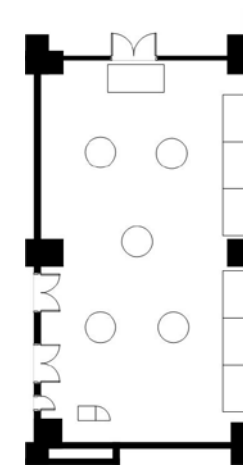

Seaside Banquet Rooms "Sunrise Terrace"

3F 16.2m × 8.8m

Taking advantage of the spectacular view of the Tokyo bay panorama, "Sunset terrace", "Rainbow terrace" and "Sunrise terrace" rooms offer unique and memorable gathering experiences.

【Area/Capacity】

	Area m	TSUBO	Celling Height m	Capacity			
				Dinner	Buffet	School	Theater
FULL	150	45	3.3	60	80	70	150

Theater 130seatings

32seatings

School 48seatings

Buffet

Dinner 50seatings

Hotel Nikko Tokyo

TEL 03-5500-5510 FAX 03-5500-5512 (Weekday 9:00 ~ 18:00)

1-9-1 Daiba, Minato-ku, Tokyo 135-8625, Japan <http://www.hnt.co.jp/>

Seaside Banquet Rooms "Rainbow Terrace"

3F 18.5m × 7.6m

Taking advantage of the spectacular view of the Tokyo bay panorama, "Sunset terrace", "Rainbow terrace" and "Sunrise terrace" rooms offer unique and memorable gathering experiences.

【Area/Capacity】

	Area m	TSUBO	Celling Height m	Capacity			
				Dinner	Buffet	School	Theater
FULL	150	45	3.3	80	100	80	170

Hotel Nikko Tokyo

TEL 03-5500-5510 FAX 03-5500-5512 (Weekday 9:00 ~ 18:00)

1-9-1 Daiba, Minato-ku, Tokyo 135-8625, Japan <http://www.hnt.co.jp/>