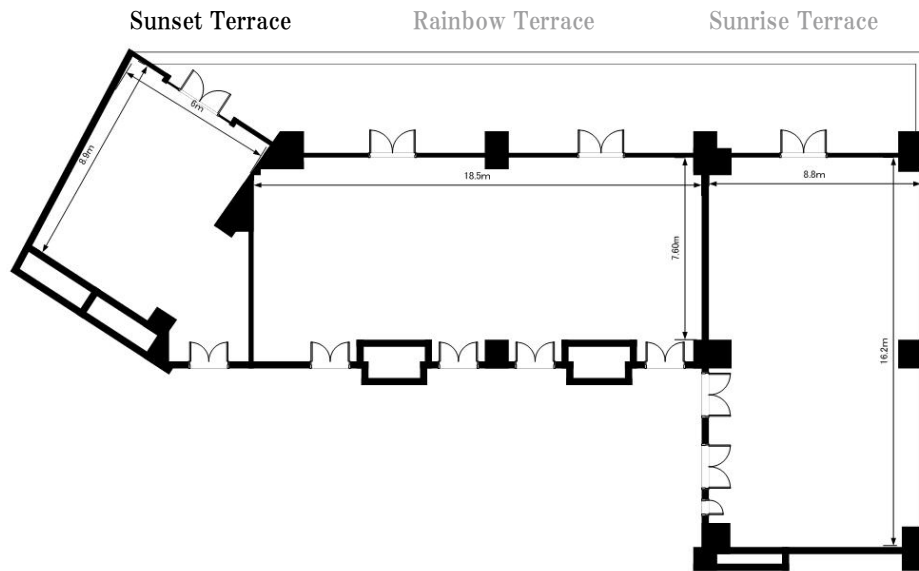

Seaside Banquet Rooms "Sunset Terrace"

3F 8.9m × 6.0m

Taking advantage of the spectacular view of the Tokyo bay panorama, "Sunset terrace", "Rainbow terrace" and "Sunrise terrace" rooms offer unique and memorable gathering experiences.

【Area/Capacity】

	Area m	TSUBO	Ceiling Height m	Capacity			
				Dinner	Buffet	School	Theater
FULL	70	21	3.3	30	40	30	60

Theater 48seatings