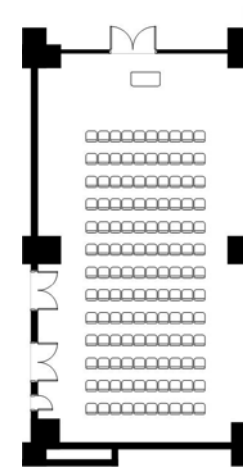

Seaside Banquet Rooms "Sunrise Terrace"

3F 16.2m × 8.8m

Taking advantage of the spectacular view of the Tokyo bay panorama, "Sunset terrace", "Rainbow terrace" and "Sunrise terrace" rooms offer unique and memorable gathering experiences.

【Area/Capacity】

	Area m	TSUBO	Celling Height m	Capacity			
				Dinner	Buffet	School	Theater
FULL	150	45	3.3	60	80	70	150

Theater 130seatings

32seatings

School 48seatings

Buffet

Dinner 50seatings

Hotel Nikko Tokyo