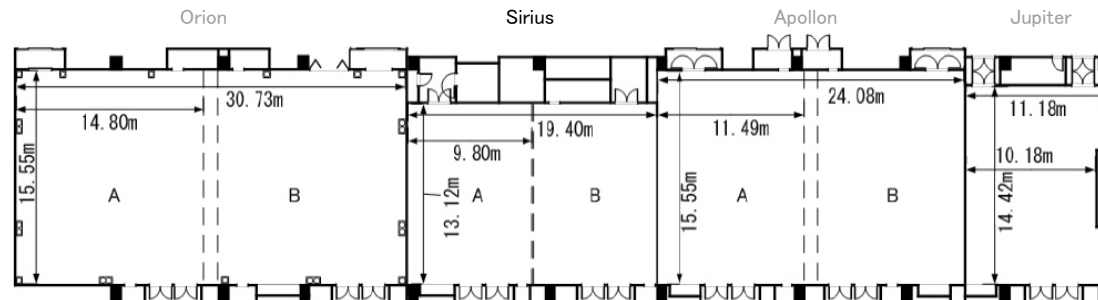

Banquet Room (mid-size) "Sirius"

1F 19.40m × 13.12m

Sirius offers a space showered with bright lights, just like the poolside of a luxury liner.

【Area/Capacity】

Name	Area m	TSUBO	Ceiling Height m	Capacity			
				Dinner	Buffet	School	Theater
FULL	250	75	4.7	100	150	120	300
1/2	125	37		50	60	60	150

High speed internet connection available.

Theater (112seatings)