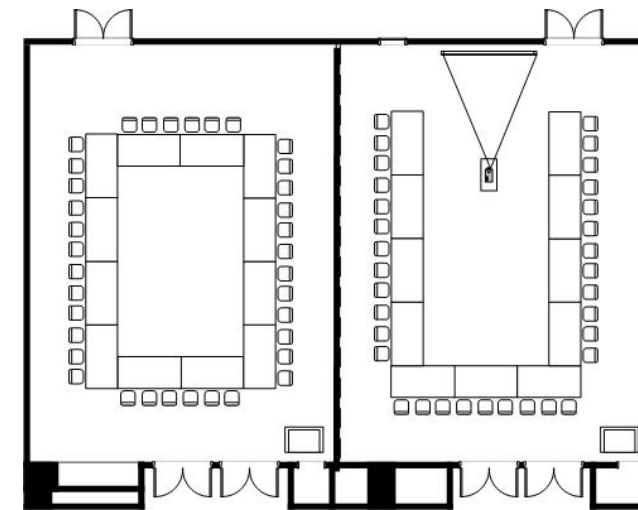

Banquet Room (mid-size) "Sirius"

1F 19.40m × 13.12m

Sirius offers a space showered with bright lights, just like the poolside of a luxury liner.

【Area/Capacity】

Name	Area m	TSUBO	Ceiling Height m	Capacity			
				Dinner	Buffet	School	Theater
FULL	250	75	4.7	100	150	120	300
1/2	125	37		50	60	60	150

High speed internet connection available.

Theater (112seatings)

Dinner 10seatings × 4tables

School (45seatings)

Buffet

36seatings

33seatings

Hotel Nikko Tokyo