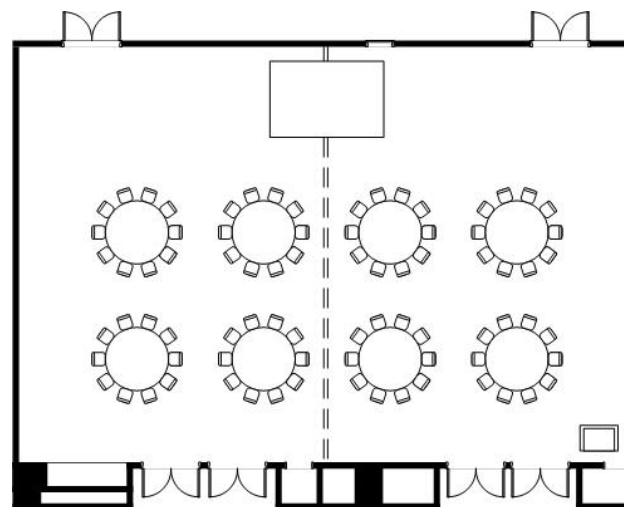

Banquet Room (mid-size) "Sirius"

1F 19.40m × 13.12m

Sirius offers a space showered with bright lights, just like the poolside of a luxury liner.

【Area/Capacity】

Name	Area m	TSUBO	Ceiling Height m	Capacity			
				Dinner	Buffet	School	Theater
FULL	250	75	4.7	100	150	120	300
1/2	125	37		50	60	60	150

High speed internet connection available.

Theater (112seatings)

Dinner 10seatings × 4tables

School (45seatings)

Buffet

36seatings

33seatings

Hotel Nikko Tokyo

TEL 03-5500-5510 FAX 03-5500-5512 (Weekday 9:00 ~ 18:00)

1-9-1 Daiba, Minato-ku, Tokyo 135-8625, Japan <http://www.hnt.co.jp/>

Theater (295seatings)

Theater (240seatings)

51seatings

Buffet

Dinner 10seatings × 8tables