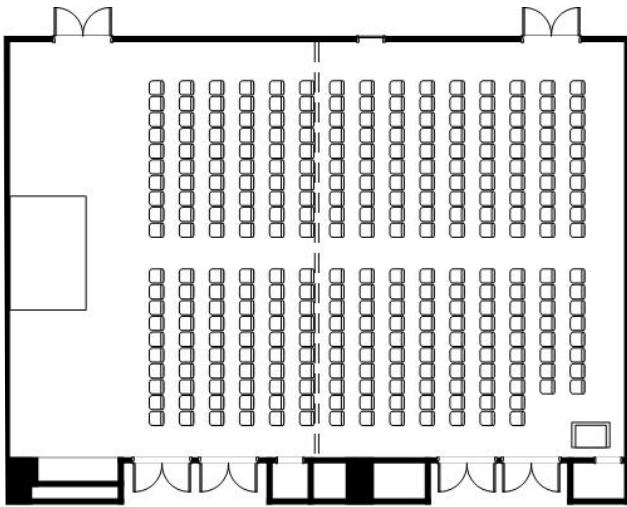

Banquet Room (mid-size) "Sirius"

1F 19.40m × 13.12m

Sirius offers a space showered with bright lights, just like the poolside of a luxury liner.

【Area/Capacity】

Name	Area m	TSUBO	Ceiling Height m	Capacity			
				Dinner	Buffet	School	Theater
FULL	250	75	4.7	100	150	120	300
1/2	125	37		50	60	60	150

High speed internet connection available.

Theater (112seatings)

Dinner 10seatings × 4tables

School (45seatings)

Buffet

36seatings

33seatings

Hotel Nikko Tokyo

TEL 03-5500-5510 FAX 03-5500-5512 (Weekday 9:00 ~ 18:00)

1-9-1 Daiba, Minato-ku, Tokyo 135-8625, Japan <http://www.hnt.co.jp/>

Theater (295seatings)

Theater (240seatings)

51seatings

Buffet

Dinner 10seatings × 8tables