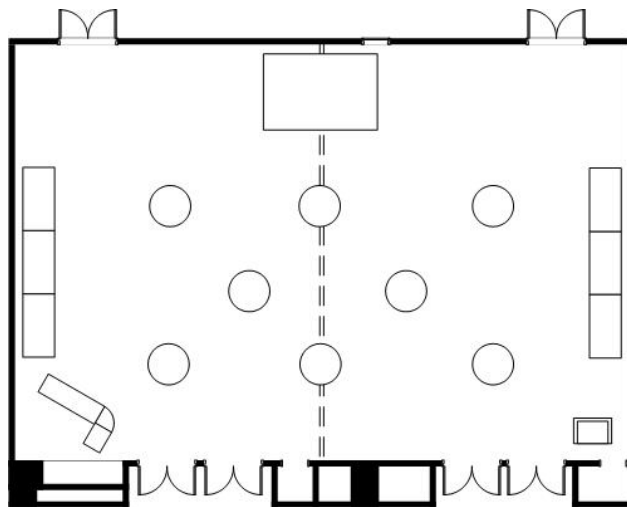

Buffet

Hotel Nikko Tokyo

TEL 03-5500-5510 FAX 03-5500-5512 (Weekday 9:00 ~ 18:00)

1-9-1 Daiba, Minato-ku, Tokyo 135-8625, Japan <http://www.hnt.co.jp/>