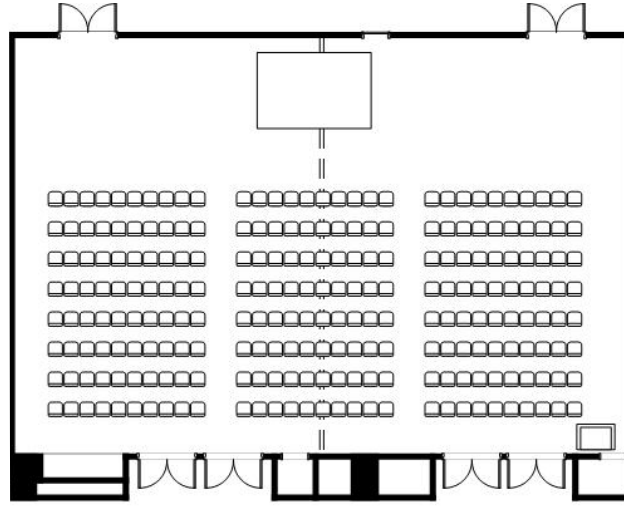

Banquet Room (mid-size) "Sirius"

1F 19.40m × 13.12m

Sirius offers a space showered with bright lights, just like the poolside of a luxury liner.

【Area/Capacity】

Name	Area m	TSUBO	Ceiling Height m	Capacity			
				Dinner	Buffet	School	Theater
FULL	250	75	4.7	100	150	120	300
1/2	125	37		50	60	60	150

High speed internet connection available.

Theater (112seatings)

Dinner 10seatings × 4tables

School (45seatings)

Buffet

36seatings

33seatings

Hotel Nikko Tokyo

TEL 03-5500-5510 FAX 03-5500-5512 (Weekday 9:00 ~ 18:00)

1-9-1 Daiba, Minato-ku, Tokyo 135-8625, Japan <http://www.hnt.co.jp/>

Theater (295seatings)

Theater (240seatings)

51seatings

Buffet

Dinner 10seatings × 8tables