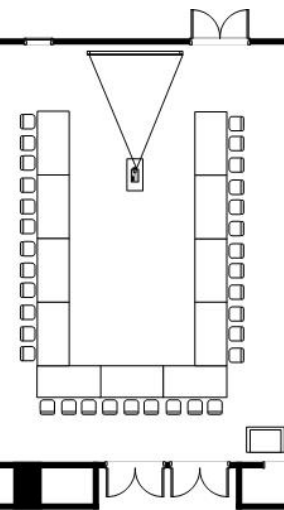

Banquet Room (mid-size) "Sirius"

1F 19.40m × 13.12m

Sirius offers a space showered with bright lights, just like the poolside of a luxury liner.

【Area/Capacity】

Name	Area m	TSUBO	Ceiling Height m	Capacity			
				Dinner	Buffet	School	Theater
FULL	250	75	4.7	100	150	120	300
1/2	125	37		50	60	60	150

High speed internet connection available.

Theater (112seatings)

Dinner 10seatings × 4tables

School (45seatings)

Buffet

36seatings

33seatings

Hotel Nikko Tokyo

TEL 03-5500-5510 FAX 03-5500-5512 (Weekday 9:00 ~ 18:00)

1-9-1 Daiba, Minato-ku, Tokyo 135-8625, Japan <http://www.hnt.co.jp/>

Theater (295seatings)

Theater (240seatings)

51seatings

Buffet

Dinner 10seatings × 8tables