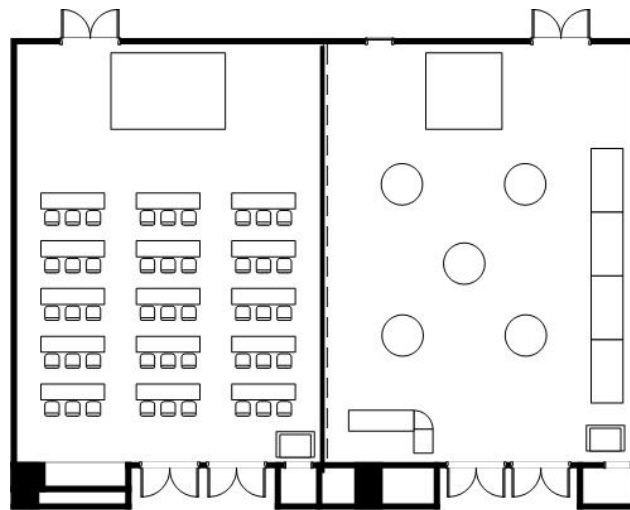

Banquet Room (mid-size) "Sirius"

1F 19.40m × 13.12m

Sirius offers a space showered with bright lights, just like the poolside of a luxury liner.

【Area/Capacity】

Name	Area m	TSUBO	Ceiling Height m	Capacity			
				Dinner	Buffet	School	Theater
FULL	250	75	4.7	100	150	120	300
1/2	125	37		50	60	60	150

High speed internet connection available.

Theater (112seatings)

Dinner 10seatings × 4tables

School (45seatings)

Buffet

36seatings

33seatings

Hotel Nikko Tokyo