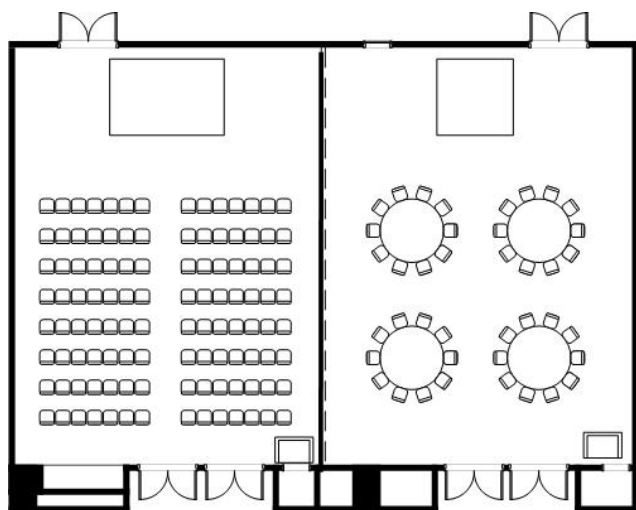

Banquet Room (mid-size) "Sirius"

1F 19.40m × 13.12m

Sirius offers a space showered with bright lights, just like the poolside of a luxury liner.

【Area/Capacity】

Name	Area m	TSUBO	Ceiling Height m	Capacity			
				Dinner	Buffet	School	Theater
FULL	250	75	4.7	100	150	120	300
1/2	125	37		50	60	60	150

High speed internet connection available.

Theater (112seatings)

Dinner 10seatings × 4tables

School (45seatings)

Buffet

36seatings

33seatings

Hotel Nikko Tokyo