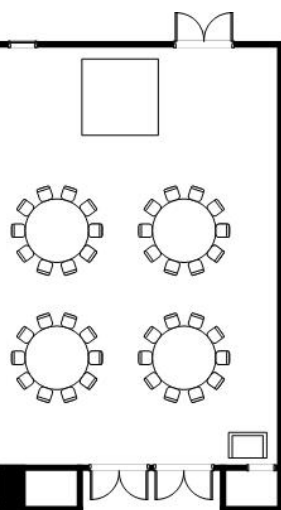

Banquet Room (mid-size) "Sirius"

1F 19.40m × 13.12m

Sirius offers a space showered with bright lights, just like the poolside of a luxury liner.

【Area/Capacity】

Name	Area m	TSUBO	Ceiling Height m	Capacity			
				Dinner	Buffet	School	Theater
FULL	250	75	4.7	100	150	120	300
1/2	125	37		50	60	60	150

High speed internet connection available.

Theater (112seatings)

Dinner 10seatings × 4tables

School (45seatings)

Buffet

36seatings

33seatings

Hotel Nikko Tokyo