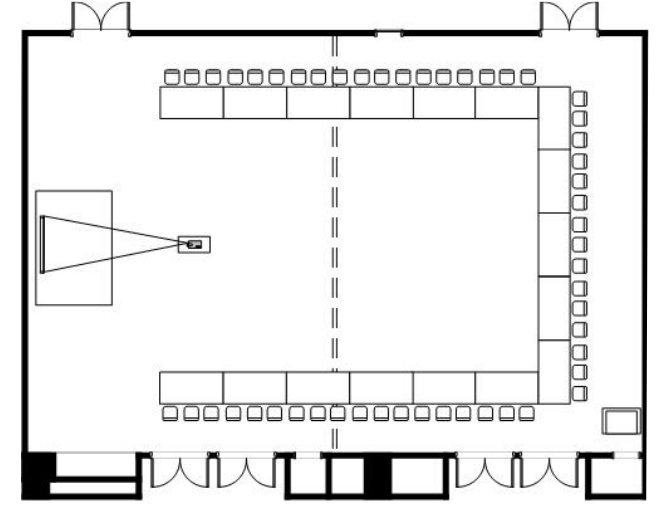

Banquet Room (mid-size) "Sirius"

1F 19.40m × 13.12m

Sirius offers a space showered with bright lights, just like the poolside of a luxury liner.

【Area/Capacity】

Name	Area m	TSUBO	Ceiling Height m	Capacity			
				Dinner	Buffet	School	Theater
FULL	250	75	4.7	100	150	120	300
1/2	125	37		50	60	60	150

High speed internet connection available.

Theater (112seatings)

Dinner 10seatings × 4tables

School (45seatings)

Buffet

36seatings

33seatings

Hotel Nikko Tokyo

TEL 03-5500-5510 FAX 03-5500-5512 (Weekday 9:00 ~ 18:00)

1-9-1 Daiba, Minato-ku, Tokyo 135-8625, Japan <http://www.hnt.co.jp/>

Theater (295seatings)

Theater (240seatings)

51seatings

Buffet

Dinner 10seatings × 8tables