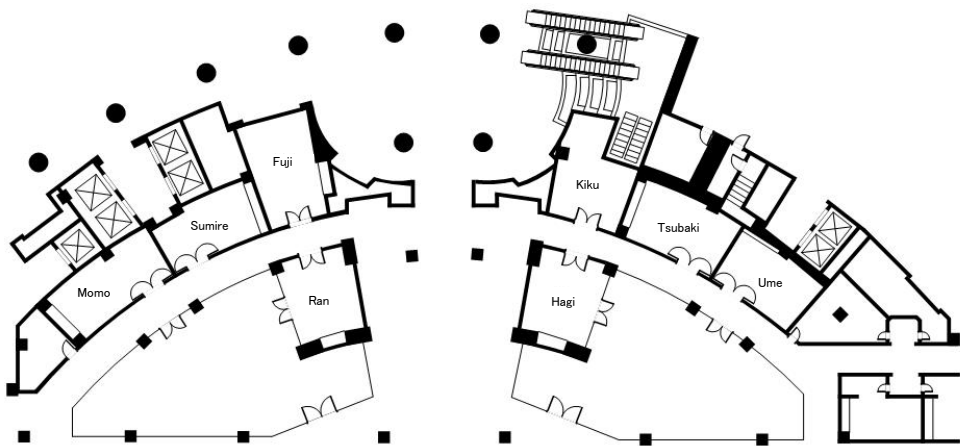

Private Dining Rooms "Orchid room"

3F 90 m²

The "Orchid room" has a full set of furniture and furnishings that bring out the warmth of everyday living.

【Area/Capacity】

	Area m ²	TSUBO	Ceiling Height m	Capacity			
				Dinner	Buffet	School	Theater
FULL	90	27	3.3	14	30	-	-

Private Dining Rooms "Rose room"

3F 90 m²

The "Rose room" can be used like a private room of a restaurant.

【Area/Capacity】

	Area m ²	TSUBO	Ceiling Height m	Capacity			
				Dinner	Buffet	School	Theater
FULL	90	27	3.3	30	40	25	60

Hotel Nikko Tokyo

TEL 03-5500-5510 FAX 03-5500-5512 (Weekday 9:00 ~ 18:00)

1-9-1 Daiba, Minato-ku, Tokyo 135-8625, Japan <http://www.hnt.co.jp/>

Group Dining Rooms

1F 38 m² / 35 m² / 40 m²

We have readied 8 group dining rooms for small meeting and gathering.
They will also be ideal as a backup rooms or waiting rooms for large banquets and seminar,
as they are located near by the larger halls.

【Area/Capacity】

	Area m ²	TSUBO	Celling Height m	Capacity			
				Dinner	Buffet	School	Theater
Fuji Ran Hagi	40	12	3.2	-	-	-	-
Momo Sumire Tsubaki Ume	35	10		-	-	-	-
Kiku	38	8		-	-	-	-

Momo

Momo

Ran

Ran