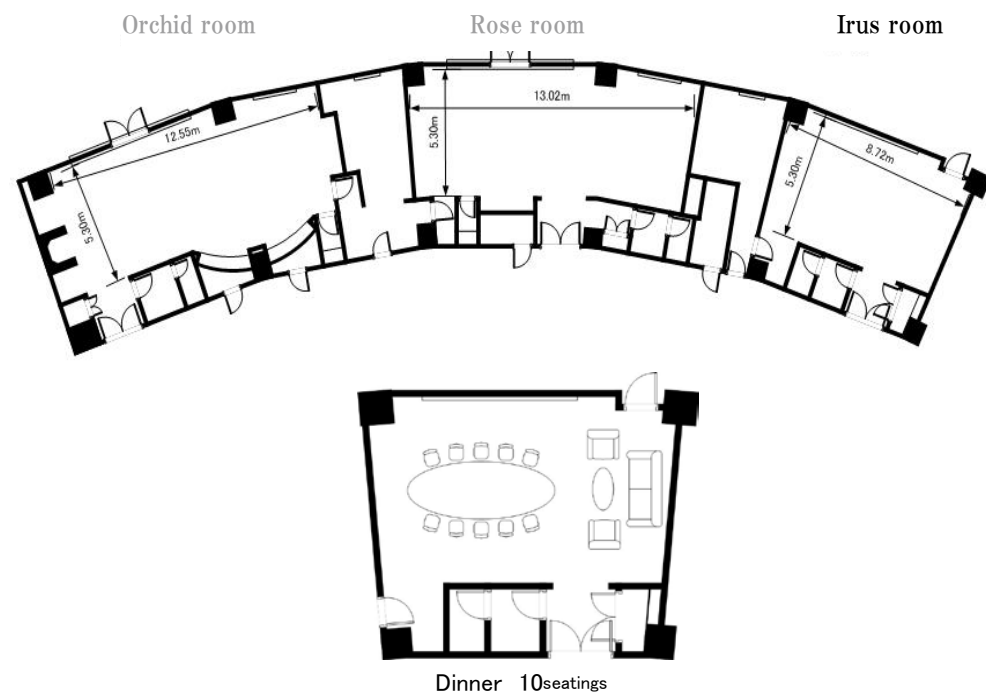

Private Dining Rooms "Orchid room"

3F 90 m²

The "Orchid room" has a full set of furniture and furnishings that bring out the warmth of everyday living.

【Area/Capacity】

	Area m ²	TSUBO	Ceiling Height m	Capacity			
				Dinner	Buffet	School	Theater
FULL	90	27	3.3	14	30	-	-

Private Dining Rooms "Rose room"

3F 90 m²

The "Rose room" can be used like a private room of a restaurant.

【Area/Capacity】

	Area m ²	TSUBO	Ceiling Height m	Capacity			
				Dinner	Buffet	School	Theater
FULL	90	27	3.3	30	40	25	60

Private Dining Rooms "Irus room"

3F 60 m²

The "Irus room" has a terrace that overlooks a park.

【Area/Capacity】

	Area m ²	TSUBO	Celling Height m	Capacity			
				Dinner	Buffet	School	Theater
FULL	60	18	3.3	14	30	-	-