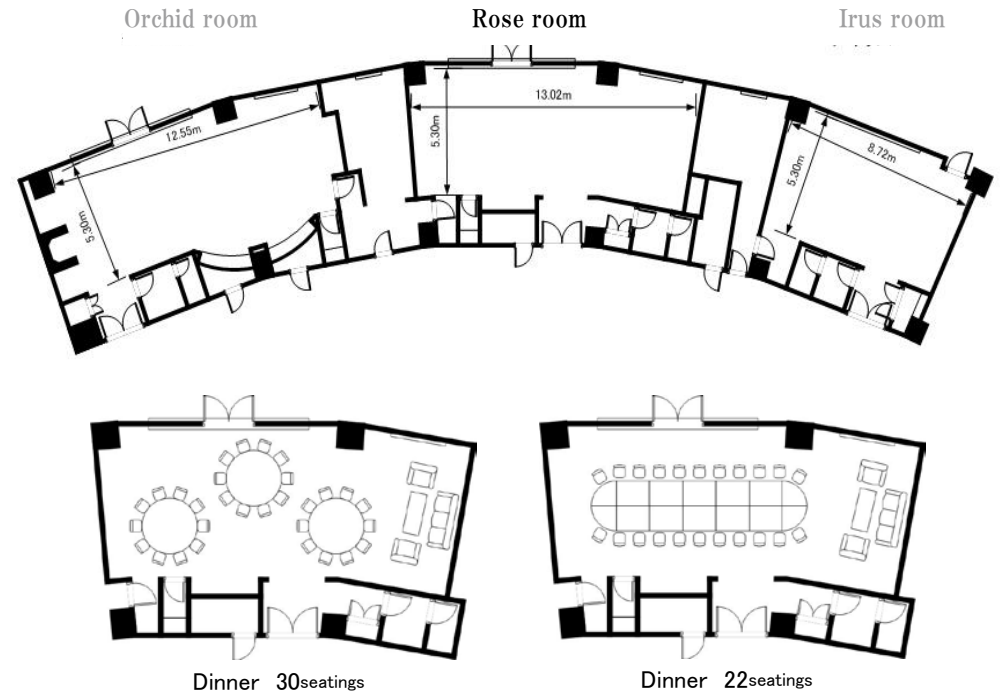

Private Dining Rooms "Orchid room"

3F 90 m²

The "Orchid room" has a full set of furniture and furnishings that bring out the warmth of everyday living.

【Area/Capacity】

	Area m ²	TSUBO	Ceiling Height m	Capacity			
				Dinner	Buffet	School	Theater
FULL	90	27	3.3	14	30	-	-

Private Dining Rooms "Rose room"

3F 90 m²

The "Rose room" can be used like a private room of a restaurant.

【Area/Capacity】

	Area m ²	TSUBO	Ceiling Height m	Capacity			
				Dinner	Buffet	School	Theater
FULL	90	27	3.3	30	40	25	60

Private Dining Rooms "Irus room"

3F 60 m²

The "Irus room" has a terrace that overlooks a park.

【Area/Capacity】

	Area m ²	TSUBO	Celling Height m	Capacity			
				Dinner	Buffet	School	Theater
FULL	60	18	3.3	14	30	-	-