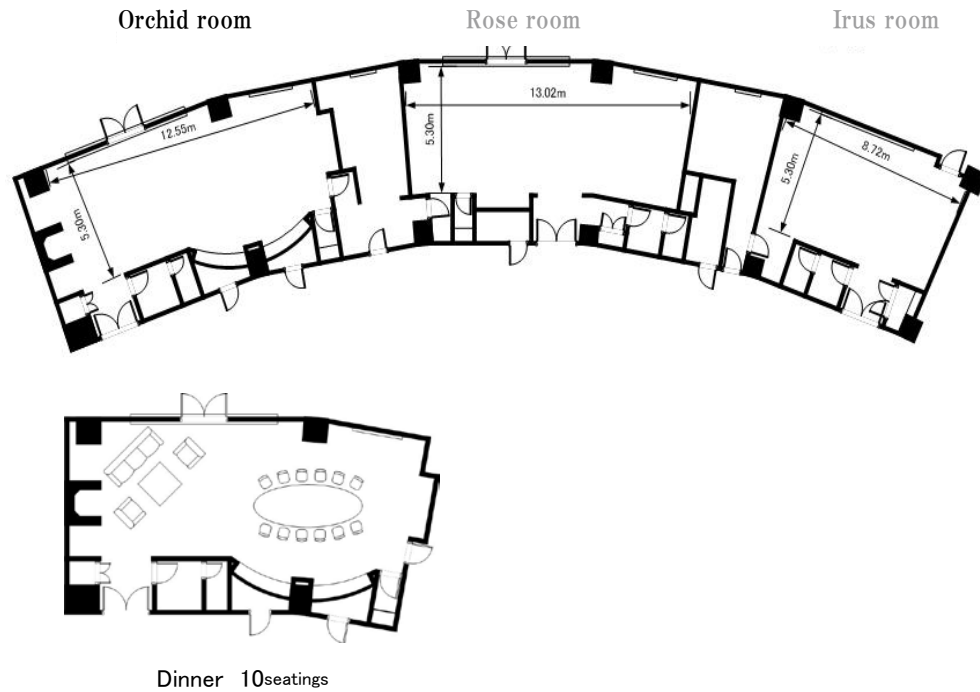

Private Dining Rooms "Orchid room"

3F 90 m²

The "Orchid room" has a full set of furniture and furnishings that bring out the warmth of everyday living.

【Area/Capacity】

	Area m ²	TSUBO	Ceiling Height m	Capacity			
				Dinner	Buffet	School	Theater
FULL	90	27	3.3	14	30	-	-

Private Dining Rooms "Rose room"

3F 90 m²

The "Rose room" can be used like a private room of a restaurant.

【Area/Capacity】

	Area m ²	TSUBO	Ceiling Height m	Capacity			
				Dinner	Buffet	School	Theater
FULL	90	27	3.3	30	40	25	60

Private Dining Rooms "Irus room"

3F 60 m²

The "Irus room" has a terrace that overlooks a park.

【Area/Capacity】

	Area m ²	TSUBO	Celling Height m	Capacity			
				Dinner	Buffet	School	Theater
FULL	60	18	3.3	14	30	-	-