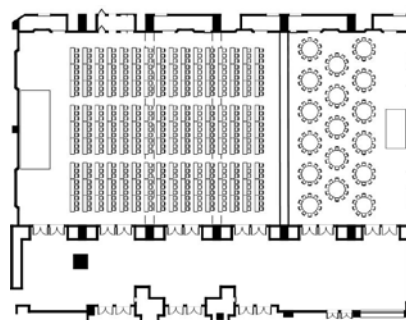

Grand Ball Room "Pegasus"

1F 47.2m × 23.39m

Our largest banquet facility with tastefully luxurious decor and spacious connecting foyer.
 Capable of hosting up to 600 for seated banquettes, and up to 1500 for seminar style seating.

【Area/Capacity】

Name	Area m	TSUBO	Celling Height m	Capacity			
				Dinner	Buffet	School	Theater
FULL	1200	363	8.0	600	1000	720	1500
2/3	800	241		400	570	540	1000
1/2	600	181		280	420	400	720
1/3	400	121		180	280	250	480

High speed internet connection available.

School (670seatings)

School (590seatings)

Theater (1400seatings)

Theater (1220seatings)

Buffet

Dinner 10seatings × 61tables

Hotel Nikko Tokyo

TEL 03-5500-5510 FAX 03-5500-5512 (Weekday 9:00 ~ 18:00)

1-9-1 Daiba, Minato-ku, Tokyo 135-8625, Japan <http://www.hnt.co.jp/>

Dinner 10seatings × 58tables

School 430(seatings)
Dinner 10seatings × 17tables