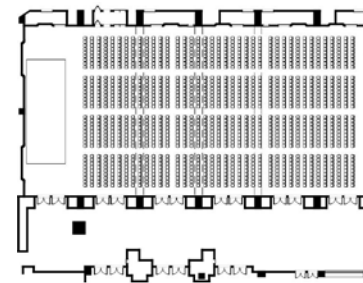

Grand Ball Room "Pegasus"

1F 47.2m × 23.39m

Our largest banquet facility with tastefully luxurious decor and spacious connecting foyer.
 Capable of hosting up to 600 for seated banquettes, and up to 1500 for seminar style seating.

【Area/Capacity】

Name	Area m	TSUBO	Celling Height m	Capacity			
				Dinner	Buffet	School	Theater
FULL	1200	363	8.0	600	1000	720	1500
2/3	800	241		400	570	540	1000
1/2	600	181		280	420	400	720
1/3	400	121		180	280	250	480

High speed internet connection available.

School (670seatings)

School (590seatings)

Theater (1400seatings)

Theater (1220seatings)

Buffet

Dinner 10seatings × 61tables

Hotel Nikko Tokyo