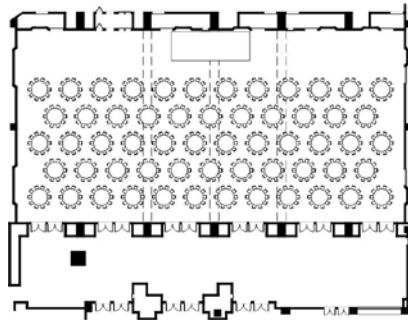

Grand Ball Room "Pegasus"

1F 47.2m × 23.39m

Our largest banquet facility with tastefully luxurious decor and spacious connecting foyer.
 Capable of hosting up to 600 for seated banquettes, and up to 1500 for seminar style seating.

【Area/Capacity】

Name	Area m	TSUBO	Celling Height m	Capacity			
				Dinner	Buffet	School	Theater
FULL	1200	363	8.0	600	1000	720	1500
2/3	800	241		400	570	540	1000
1/2	600	181		280	420	400	720
1/3	400	121		180	280	250	480

High speed internet connection available.

School (670seatings)

School (590seatings)

Theater (1400seatings)

Theater (1220seatings)

Buffet

Dinner 10seatings × 61tables

Hotel Nikko Tokyo

TEL 03-5500-5510 FAX 03-5500-5512 (Weekday 9:00 ~ 18:00)

1-9-1 Daiba, Minato-ku, Tokyo 135-8625, Japan <http://www.hnt.co.jp/>

Dinner 10seatings × 58tables

School 430(seatings)
Dinner 10seatings × 17tables