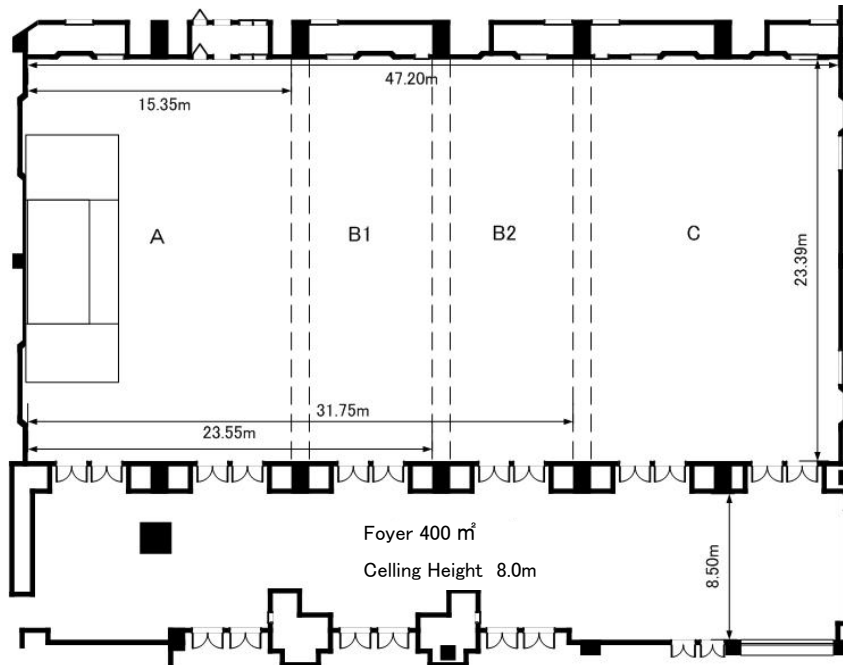

Grand Ball Room "Pegasus"

1F 47.2m × 23.39m

Our largest banquet facility with tastefully luxurious decor and spacious connecting foyer.
Capable of hosting up to 600 for seated banquettes, and up to 1500 for seminar style seating.

【Area/Capacity】

Name	Area m	TSUBO	Celling Height m	Capacity			
				Dinner	Buffet	School	Theater
FULL	1200	363	8.0	600	1000	720	1500
2/3	800	241		400	570	540	1000
1/2	600	181		280	420	400	720
1/3	400	121		180	280	250	480

High speed internet connection available.

School (670seatings)