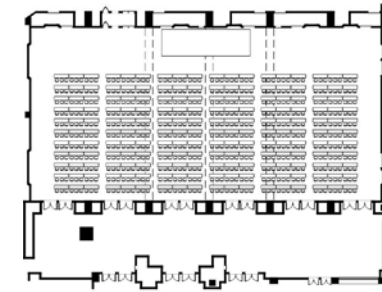

Grand Ball Room "Pegasus"

1F 47.2m × 23.39m

Our largest banquet facility with tastefully luxurious decor and spacious connecting foyer.
 Capable of hosting up to 600 for seated banquettes, and up to 1500 for seminar style seating.

【Area/Capacity】

Name	Area m	TSUBO	Celling Height m	Capacity			
				Dinner	Buffet	School	Theater
FULL	1200	363	8.0	600	1000	720	1500
2/3	800	241		400	570	540	1000
1/2	600	181		280	420	400	720
1/3	400	121		180	280	250	480

High speed internet connection available.

School (670seatings)

School (590seatings)

Theater (1400seatings)

Theater (1220seatings)

Buffet

Dinner 10seatings × 61tables

Hotel Nikko Tokyo