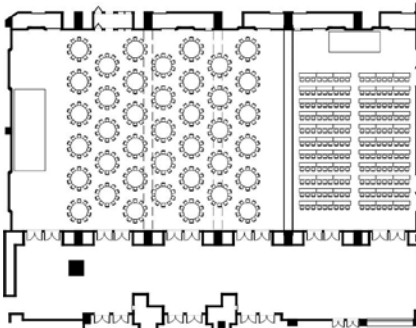

Grand Ball Room "Pegasus"

1F 47.2m × 23.39m

Our largest banquet facility with tastefully luxurious decor and spacious connecting foyer.
 Capable of hosting up to 600 for seated banquettes, and up to 1500 for seminar style seating.

【Area/Capacity】

Name	Area m	TSUBO	Celling Height m	Capacity			
				Dinner	Buffet	School	Theater
FULL	1200	363	8.0	600	1000	720	1500
2/3	800	241		400	570	540	1000
1/2	600	181		280	420	400	720
1/3	400	121		180	280	250	480

TEL 03-5500-5510 FAX 03-5500-5512 (Weekday 9:00 ~ 18:00)

1-9-1 Daiba, Minato-ku, Tokyo 135-8625, Japan <http://www.hnt.co.jp/>

Dinner 10seatings × 58tables

School 430(seatings)
Dinner 10seatings × 17tables

Theater 670(seatings)
Dinner 10seatings × 28tables

Theater 900(seatings)

Theater 320(seatings)

School 190(seatings)
Dinner 10seatings × 39tables

School 290(seatings)

Hotel Nikko Tokyo

TEL 03-5500-5510 FAX 03-5500-5512 (Weekday 9:00 ~ 18:00)