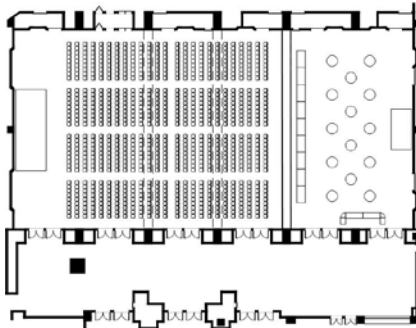

Grand Ball Room "Pegasus"

1F 47.2m × 23.39m

Our largest banquet facility with tastefully luxurious decor and spacious connecting foyer.
 Capable of hosting up to 600 for seated banquettes, and up to 1500 for seminar style seating.

【Area/Capacity】

Name	Area m	TSUBO	Celling Height m	Capacity			
				Dinner	Buffet	School	Theater
FULL	1200	363	8.0	600	1000	720	1500
2/3	800	241		400	570	540	1000
1/2	600	181		280	420	400	720
1/3	400	121		180	280	250	480

TEL 03-5500-5510 FAX 03-5500-5512 (Weekday 9:00 ~ 18:00)

1-9-1 Daiba, Minato-ku, Tokyo 135-8625, Japan <http://www.hnt.co.jp/>

Dinner 10seatings × 58tables

School 430(seatings)
Dinner 10seatings × 17tables

Theater 670(seatings)
Dinner 10seatings × 28tables

Theater 900(seatings)

Theater 320(seatings)

School 190(seatings)
Dinner 10seatings × 39tables

School 290(seatings)

Hotel Nikko Tokyo

TEL 03-5500-5510 FAX 03-5500-5512 (Weekday 9:00 ~ 18:00)