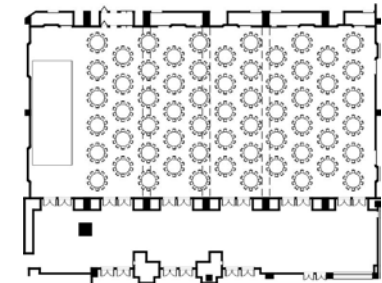

Grand Ball Room "Pegasus"

1F 47.2m × 23.39m

Our largest banquet facility with tastefully luxurious decor and spacious connecting foyer.
 Capable of hosting up to 600 for seated banquettes, and up to 1500 for seminar style seating.

【Area/Capacity】

Name	Area m	TSUBO	Celling Height m	Capacity			
				Dinner	Buffet	School	Theater
FULL	1200	363	8.0	600	1000	720	1500
2/3	800	241		400	570	540	1000
1/2	600	181		280	420	400	720
1/3	400	121		180	280	250	480

High speed internet connection available.

School (670seatings)

School (590seatings)

Theater (1400seatings)

Theater (1220seatings)

Buffet

Dinner 10seatings × 61tables

Hotel Nikko Tokyo