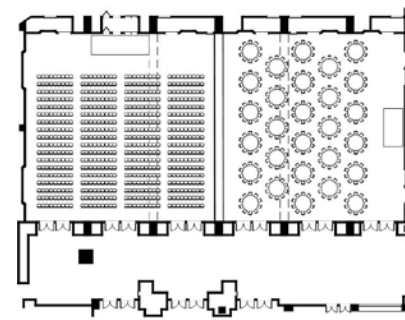

Grand Ball Room "Pegasus"

1F 47.2m × 23.39m

Our largest banquet facility with tastefully luxurious decor and spacious connecting foyer.
 Capable of hosting up to 600 for seated banquettes, and up to 1500 for seminar style seating.

【Area/Capacity】

Name	Area m	TSUBO	Celling Height m	Capacity			
				Dinner	Buffet	School	Theater
FULL	1200	363	8.0	600	1000	720	1500
2/3	800	241		400	570	540	1000
1/2	600	181		280	420	400	720
1/3	400	121		180	280	250	480

TEL 03-5500-5510 FAX 03-5500-5512 (Weekday 9:00 ~ 18:00)

1-9-1 Daiba, Minato-ku, Tokyo 135-8625, Japan <http://www.hnt.co.jp/>

Dinner 10seatings × 58tables

School 430(seatings)
Dinner 10seatings × 17tables

Theater 670(seatings)
Dinner 10seatings × 28tables

Theater 900(seatings)

Theater 320(seatings)

School 190(seatings)
Dinner 10seatings × 39tables

School 290(seatings)

Hotel Nikko Tokyo

TEL 03-5500-5510 FAX 03-5500-5512 (Weekday 9:00 ~ 18:00)