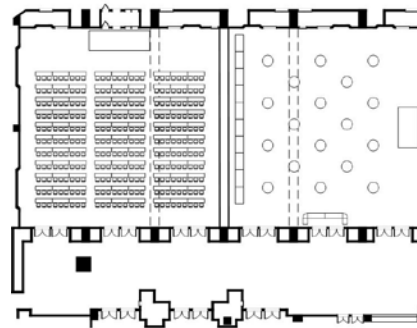

Grand Ball Room "Pegasus"

1F 47.2m × 23.39m

Our largest banquet facility with tastefully luxurious decor and spacious connecting foyer.
 Capable of hosting up to 600 for seated banquettes, and up to 1500 for seminar style seating.

【Area/Capacity】

Name	Area m	TSUBO	Celling Height m	Capacity			
				Dinner	Buffet	School	Theater
FULL	1200	363	8.0	600	1000	720	1500
2/3	800	241		400	570	540	1000
1/2	600	181		280	420	400	720
1/3	400	121		180	280	250	480

Theater 670(seatings)
Dinner 10seatings × 28tables

Theater 900(seatings)

Theater 320(seatings)

School 190(seatings)
Dinner 10seatings × 39tables

School 290(seatings)

Hotel Nikko Tokyo

TEL 03-5500-5510 FAX 03-5500-5512 (Weekday 9:00 ~ 18:00)