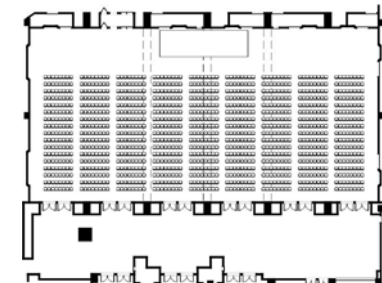

Grand Ball Room "Pegasus"

1F 47.2m × 23.39m

Our largest banquet facility with tastefully luxurious decor and spacious connecting foyer.
 Capable of hosting up to 600 for seated banquettes, and up to 1500 for seminar style seating.

【Area/Capacity】

Name	Area m	TSUBO	Celling Height m	Capacity			
				Dinner	Buffet	School	Theater
FULL	1200	363	8.0	600	1000	720	1500
2/3	800	241		400	570	540	1000
1/2	600	181		280	420	400	720
1/3	400	121		180	280	250	480

High speed internet connection available.

School (670seatings)

School (590seatings)

Theater (1400seatings)

Theater (1220seatings)

Buffet

Dinner 10seatings × 61tables

Hotel Nikko Tokyo

TEL 03-5500-5510 FAX 03-5500-5512 (Weekday 9:00 ~ 18:00)

1-9-1 Daiba, Minato-ku, Tokyo 135-8625, Japan <http://www.hnt.co.jp/>

Dinner 10seatings × 58tables

School 430(seatings)
Dinner 10seatings × 17tables