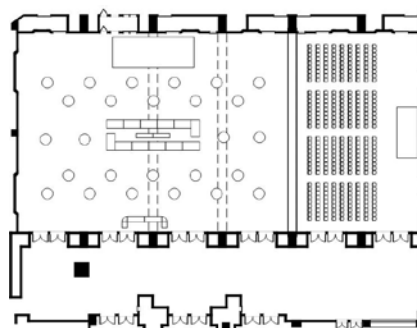

Grand Ball Room "Pegasus"

1F 47.2m × 23.39m

Our largest banquet facility with tastefully luxurious decor and spacious connecting foyer.
 Capable of hosting up to 600 for seated banquettes, and up to 1500 for seminar style seating.

【Area/Capacity】

Name	Area m	TSUBO	Celling Height m	Capacity			
				Dinner	Buffet	School	Theater
FULL	1200	363	8.0	600	1000	720	1500
2/3	800	241		400	570	540	1000
1/2	600	181		280	420	400	720
1/3	400	121		180	280	250	480

TEL 03-5500-5510 FAX 03-5500-5512 (Weekday 9:00 ~ 18:00)

1-9-1 Daiba, Minato-ku, Tokyo 135-8625, Japan <http://www.hnt.co.jp/>

Dinner 10seatings × 58tables

School 430(seatings)
Dinner 10seatings × 17tables

Theater 670(seatings)
Dinner 10seatings × 28tables

Theater 900(seatings)

Theater 320(seatings)

School 190(seatings)
Dinner 10seatings × 39tables

School 290(seatings)

Hotel Nikko Tokyo

TEL 03-5500-5510 FAX 03-5500-5512 (Weekday 9:00 ~ 18:00)