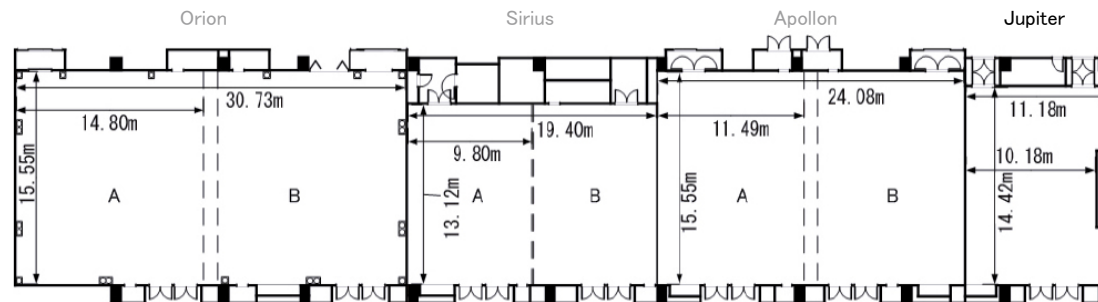

# Banquet Room (mid-size) "Jupiter"

Black Japanese Granite walls and other traditional decor creates a "modert Japonesque" atmosphere.

1F 14.40m × 11.18m

## 【Area/Capacity】

Name	Area m	TSUBO	Celling Height m	Capacity			
				Dinner	Buffet	School	Theater
FULL	150	45	4.7	60	80	80	170

High speed internet connection available.

School (72seatings)

Theater (150seatings)