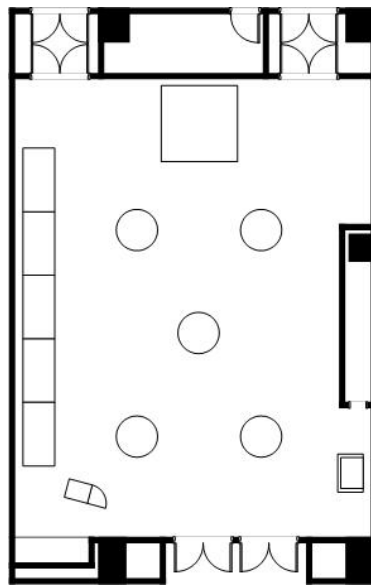

# Banquet Room (mid-size) "Jupiter"

Black Japanese Granite walls and other traditional decor creates a "modert Japonesque" atmosphere.

1F 14.40m × 11.18m

## 【Area/Capacity】

Name	Area m	TSUBO	Celling Height m	Capacity			
				Dinner	Buffet	School	Theater
FULL	150	45	4.7	60	80	80	170

High speed internet connection available.

School (72seatings)

Theater (150seatings)