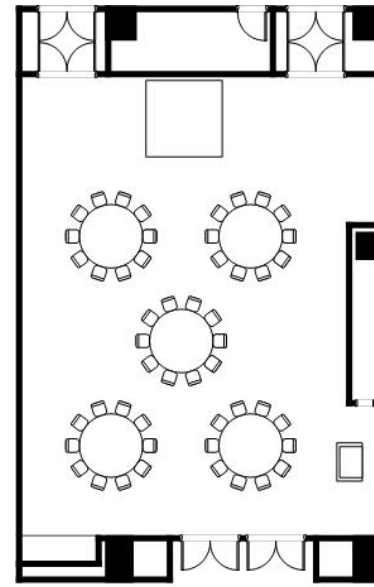

Dinner 10seatings × 5tables