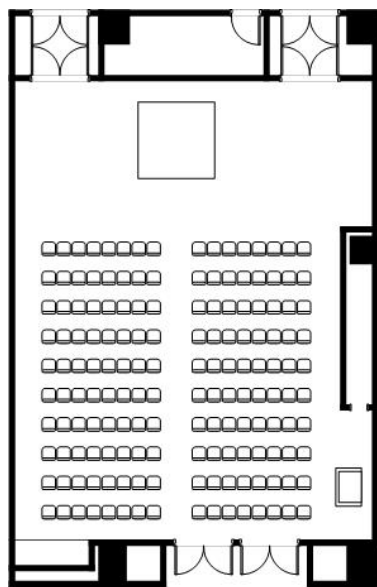

# Banquet Room (mid-size) "Jupiter"

Black Japanese Granite walls and other traditional decor creates a "modert Japonesque" atmosphere.

1F 14.40m × 11.18m

## 【Area/Capacity】

Name	Area m	TSUBO	Celling Height m	Capacity			
				Dinner	Buffet	School	Theater
FULL	150	45	4.7	60	80	80	170

High speed internet connection available.

School (72seatings)

Theater (150seatings)