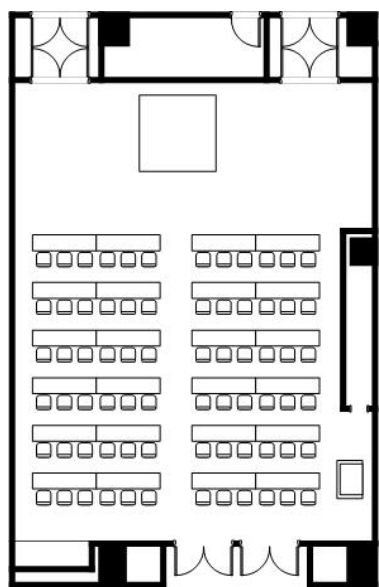

# Banquet Room (mid-size) "Jupiter"

Black Japanese Granite walls and other traditional decor creates a "modert Japonesque" atmosphere.

1F 14.40m × 11.18m

## 【Area/Capacity】

Name	Area m	TSUBO	Celling Height m	Capacity			
				Dinner	Buffet	School	Theater
FULL	150	45	4.7	60	80	80	170

High speed internet connection available.

School (72seatings)

Theater (150seatings)