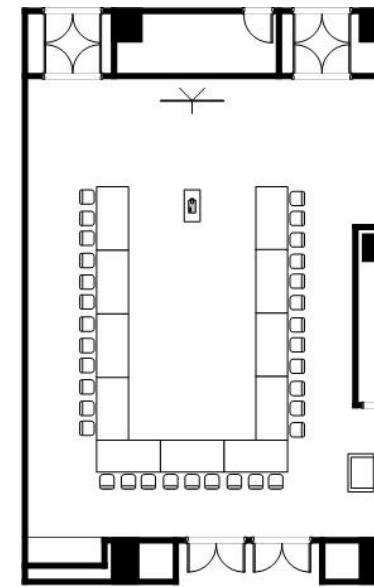

33seatings

Hotel Nikko Tokyo

TEL 03-5500-5510 FAX 03-5500-5512 (Weekday 9:00 ~ 18:00)

1-9-1 Daiba, Minato-ku, Tokyo 135-8625, Japan <http://www.hnt.co.jp/>