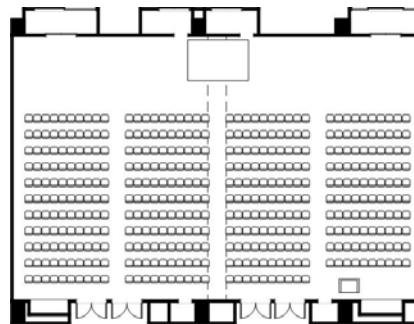

## Banquet Room (mid-size) "Apollon"

1F 24.08m × 15.52m

A luxurious decor adorns Apollon.  
With parqué floor, the room is also suitable for dance parties.

### 【Area/Capacity】

Name	Area m	TSUBO	Celling Height m	Capacity			
				Dinner	Buffet	School	Theater
FULL	400	121	4.7	180	280	240	500
1/2	200	60		90	130	90	215

High speed internet connection available.

School (200seatings)

Theater (480seatings)

Buffet

School (160seatings)

Theater (430seatings)

Dinner 10seatings × 17tables

Hotel Nikko Tokyo

TEL 03-5500-5510 FAX 03-5500-5512 (Weekday 9:00 ~ 18:00)

1-9-1 Daiba, Minato-ku, Tokyo 135-8625, Japan <http://www.hnt.co.jp/>

Theater (180seatings)  
Buffet

School (80seatings)  
Dinner 10seatings × 8tables

40seatings  
30seatings