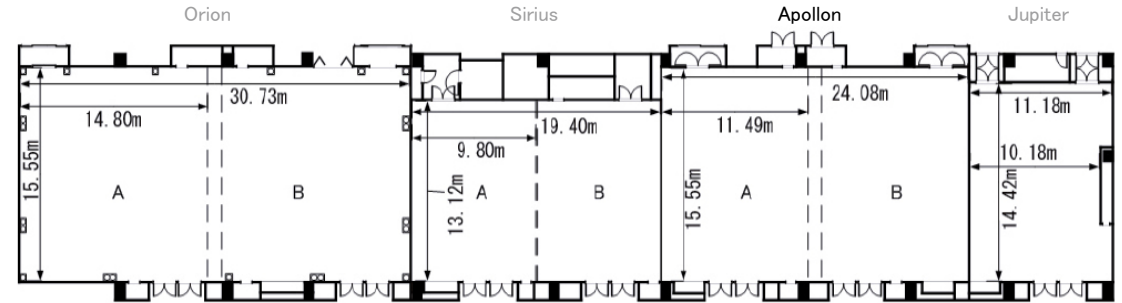

## Banquet Room (mid-size) "Apollon"

1F 24.08m × 15.52m

A luxurious decor adorns Apollon.  
With parqué floor, the room is also suitable for dance parties.

### 【Area/Capacity】

Name	Area m	TSUBO	Celling Height m	Capacity			
				Dinner	Buffet	School	Theater
FULL	400	121	4.7	180	280	240	500
1/2	200	60		90	130	90	215

High speed internet connection available.

School (200seatings)