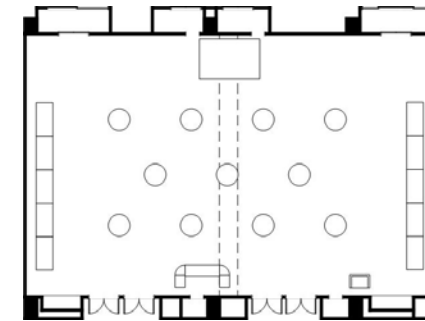

## Banquet Room (mid-size) "Apollon"

1F 24.08m × 15.52m

A luxurious decor adorns Apollon.  
With parqué floor, the room is also suitable for dance parties.

### 【Area/Capacity】

Name	Area m	TSUBO	Celling Height m	Capacity			
				Dinner	Buffet	School	Theater
FULL	400	121	4.7	180	280	240	500
1/2	200	60		90	130	90	215

High speed internet connection available.

School (200seatings)

Theater (480seatings)

Buffet

School (160seatings)

Theater (430seatings)

Dinner 10seatings × 17tables

Hotel Nikko Tokyo

TEL 03-5500-5510 FAX 03-5500-5512 (Weekday 9:00 ~ 18:00)

1-9-1 Daiba, Minato-ku, Tokyo 135-8625, Japan <http://www.hnt.co.jp/>

Theater (180seatings)  
Buffet

School (80seatings)  
Dinner 10seatings × 8tables

40seatings  
30seatings