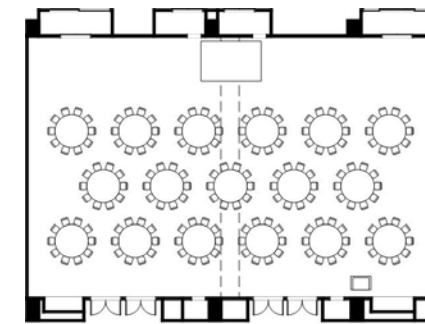

## Banquet Room (mid-size) "Apollon"

1F 24.08m × 15.52m

A luxurious decor adorns Apollon.  
With parqué floor, the room is also suitable for dance parties.

### 【Area/Capacity】

Name	Area m	TSUBO	Celling Height m	Capacity			
				Dinner	Buffet	School	Theater
FULL	400	121	4.7	180	280	240	500
1/2	200	60		90	130	90	215

High speed internet connection available.

School (200seatings)

Theater (480seatings)

Buffet

School (160seatings)

Theater (430seatings)

Dinner 10seatings × 17tables

Hotel Nikko Tokyo

TEL 03-5500-5510 FAX 03-5500-5512 (Weekday 9:00 ~ 18:00)

1-9-1 Daiba, Minato-ku, Tokyo 135-8625, Japan <http://www.hnt.co.jp/>

Theater (180seatings)  
Buffet

School (80seatings)  
Dinner 10seatings × 8tables

40seatings  
30seatings