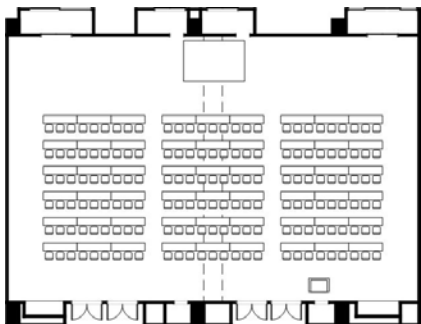

## Banquet Room (mid-size) "Apollon"

1F 24.08m × 15.52m

A luxurious decor adorns Apollon.  
With parqué floor, the room is also suitable for dance parties.

### 【Area/Capacity】

Name	Area m	TSUBO	Celling Height m	Capacity			
				Dinner	Buffet	School	Theater
FULL	400	121	4.7	180	280	240	500
1/2	200	60		90	130	90	215

High speed internet connection available.

School (200seatings)

Theater (480seatings)

Buffet

School (160seatings)

Theater (430seatings)

Dinner 10seatings × 17tables

Hotel Nikko Tokyo

TEL 03-5500-5510 FAX 03-5500-5512 (Weekday 9:00 ~ 18:00)

1-9-1 Daiba, Minato-ku, Tokyo 135-8625, Japan <http://www.hnt.co.jp/>

Theater (180seatings)  
Buffet

School (80seatings)  
Dinner 10seatings × 8tables

40seatings  
30seatings