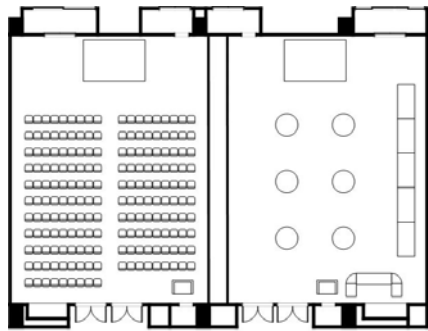

## Banquet Room (mid-size) "Apollon"

1F 24.08m × 15.52m

A luxurious decor adorns Apollon.  
With parqué floor, the room is also suitable for dance parties.

### 【Area/Capacity】

Name	Area m	TSUBO	Celling Height m	Capacity			
				Dinner	Buffet	School	Theater
FULL	400	121	4.7	180	280	240	500
1/2	200	60		90	130	90	215

High speed internet connection available.

School (200seatings)

Theater (480seatings)

Buffet

School (160seatings)

Theater (430seatings)

Dinner 10seatings × 17tables

Hotel Nikko Tokyo

TEL 03-5500-5510 FAX 03-5500-5512 (Weekday 9:00 ~ 18:00)

1-9-1 Daiba, Minato-ku, Tokyo 135-8625, Japan <http://www.hnt.co.jp/>

Theater (180seatings)  
Buffet

School (80seatings)  
Dinner 10seatings × 8tables

40seatings  
30seatings