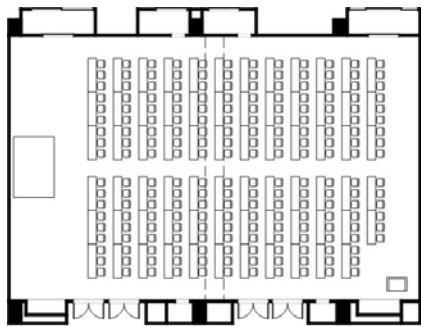

## Banquet Room (mid-size) "Apollon"

1F 24.08m × 15.52m

A luxurious decor adorns Apollon.  
With parqué floor, the room is also suitable for dance parties.

### 【Area/Capacity】

Name	Area m	TSUBO	Celling Height m	Capacity			
				Dinner	Buffet	School	Theater
FULL	400	121	4.7	180	280	240	500
1/2	200	60		90	130	90	215

High speed internet connection available.

School (200seatings)

Theater (180seatings)  
Buffet

School (80seatings)  
Dinner 10seatings × 8tables

40seatings  
30seatings