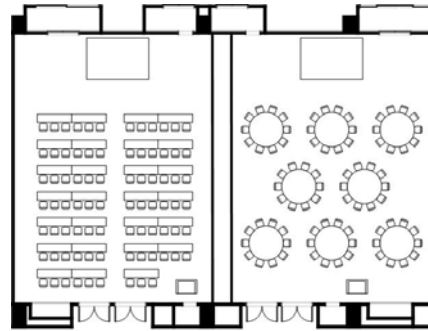

## Banquet Room (mid-size) "Apollon"

1F 24.08m × 15.52m

A luxurious decor adorns Apollon.  
With parqué floor, the room is also suitable for dance parties.

### 【Area/Capacity】

Name	Area m	TSUBO	Celling Height m	Capacity			
				Dinner	Buffet	School	Theater
FULL	400	121	4.7	180	280	240	500
1/2	200	60		90	130	90	215

High speed internet connection available.

School (200seatings)

Theater (480seatings)

Buffet

School (160seatings)

Theater (430seatings)

Dinner 10seatings × 17tables

Hotel Nikko Tokyo

TEL 03-5500-5510 FAX 03-5500-5512 (Weekday 9:00 ~ 18:00)

1-9-1 Daiba, Minato-ku, Tokyo 135-8625, Japan <http://www.hnt.co.jp/>

Theater (180seatings)  
Buffet

School (80seatings)  
Dinner 10seatings × 8tables

40seatings  
30seatings