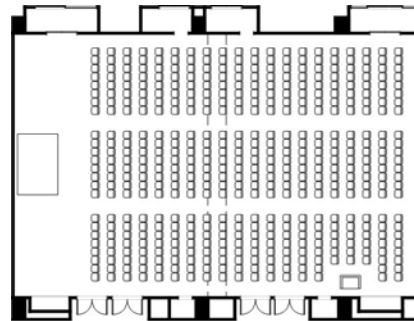

## Banquet Room (mid-size) "Apollon"

1F 24.08m × 15.52m

A luxurious decor adorns Apollon.  
With parqué floor, the room is also suitable for dance parties.

### 【Area/Capacity】

Name	Area m	TSUBO	Celling Height m	Capacity			
				Dinner	Buffet	School	Theater
FULL	400	121	4.7	180	280	240	500
1/2	200	60		90	130	90	215

High speed internet connection available.

School (200seatings)

Theater (180seatings)  
Buffet

School (80seatings)  
Dinner 10seatings × 8tables

40seatings  
30seatings