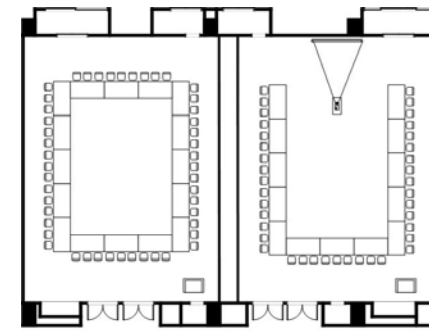

## Banquet Room (mid-size) "Apollon"

1F 24.08m × 15.52m

A luxurious decor adorns Apollon.  
With parqué floor, the room is also suitable for dance parties.

### 【Area/Capacity】

Name	Area m	TSUBO	Celling Height m	Capacity			
				Dinner	Buffet	School	Theater
FULL	400	121	4.7	180	280	240	500
1/2	200	60		90	130	90	215

High speed internet connection available.

School (200seatings)

Theater (480seatings)

Buffet

School (160seatings)

Theater (430seatings)

Dinner 10seatings × 17tables

Hotel Nikko Tokyo

TEL 03-5500-5510 FAX 03-5500-5512 (Weekday 9:00 ~ 18:00)

1-9-1 Daiba, Minato-ku, Tokyo 135-8625, Japan <http://www.hnt.co.jp/>

Theater (180seatings)  
Buffet

School (80seatings)  
Dinner 10seatings × 8tables

40seatings  
30seatings